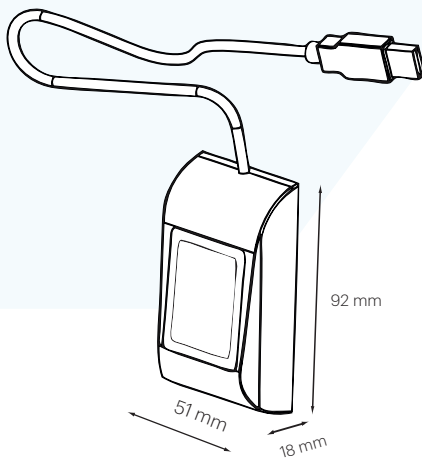

Desktop proximity reader for seamless card enrollment. The PROX-USB-X delivers high performance, advanced functionality, and scalability, making it ideal for larger installations.

A driver is not required to install for this reader.

### DIMENSIONS & WEIGHT