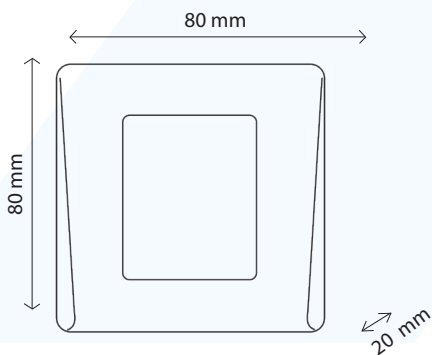

Combining protection and style, the adjustable frames offer a sleek, well-fitting design. The clip attachment technique requires only a little push to install, making it quick and simple.

### FEATURES

- Mounting: Flush
- Material: ABS

### DIMENSIONS & MOUNTING

DINFP

DINFP-UK

Example of mounting with single frame. Easy to install in a standard electrical ganbox.