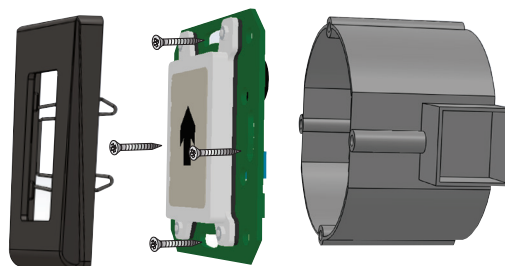

Combining protection and style, the adjustable frames offer a sleek, well-fitting design. The clip attachment technique requires only a little push to install, making it quick and simple.

### FEATURES

- Mounting: Flush
- Material: ABS

### DIMENSIONS & MOUNTING

DINFP

DINFP-UK

Example of mounting with single frame. Easy to install in a standard electrical ganbox.