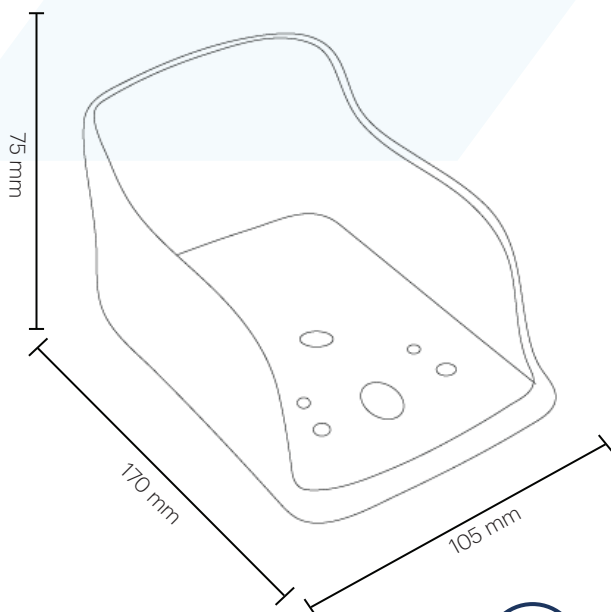

XP-ATP & MINI-MC

PROTECTIVE COVERS

xprReaders

The XP-ATP and MC-MINI covers offer protection from dust, UV rays, and harsh weather, making them ideal for outdoor use.

FEATURES

- Mounting: Surface
- Suitable for outdoor use: Yes

VARIANTS

References	Compatibility	Materials
XP-ATP	XP and XP-K	ABS
MC-MINI	Xsmart range and MTPX	A304 brushed steel

DIMENSIONS & WEIGHT

XP-ATP

MC-MINI

All product specifications are subject to change without notice.