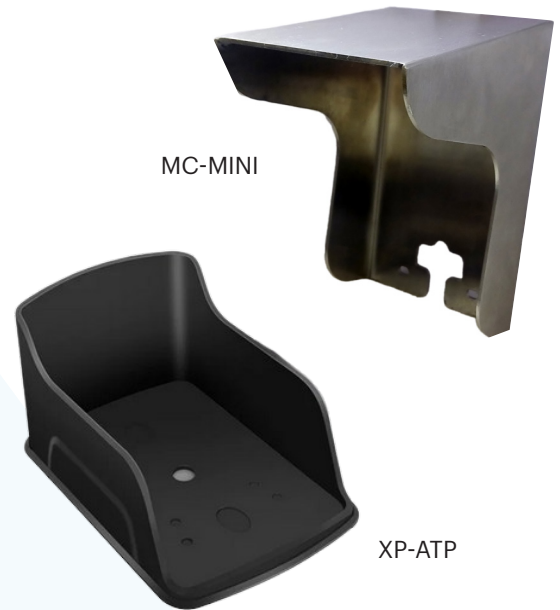

XP-ATP & MINI-MC

PROTECTIVE COVERS

xprReaders

The XP-ATP and MC-MINI covers offer protection from dust, UV rays, and harsh weather, making them ideal for outdoor use.

FEATURES

- Mounting: Surface
- Suitable for outdoor use: Yes

VARIANTS

References	Compatibility	Materials
XP-ATP	XP and XP-K	ABS
MC-MINI	Xsmart range and MTPX	A304 brushed steel

DIMENSIONS & WEIGHT

XP-ATP

MC-MINI

All product specifications are subject to change without notice.