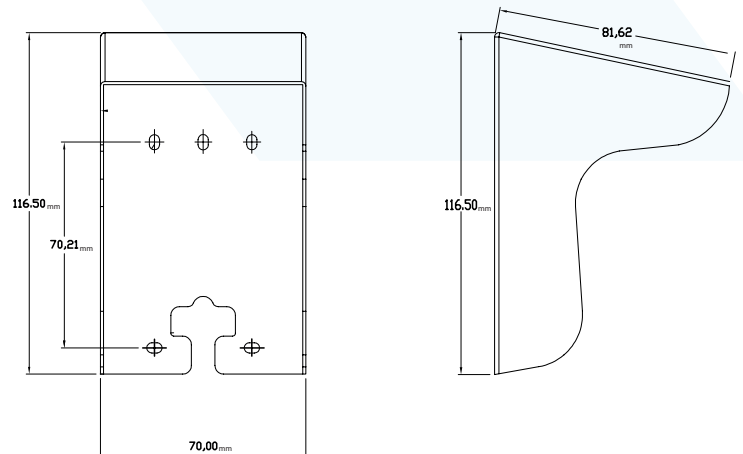

VARIANTS

References	Compatibility	Materials
XP-ATP	XP and XP-K	ABS
MC-MINI	Xsmart range and MTPX	A304 brushed steel

DIMENSIONS & WEIGHT

XP-ATP

MC-MINI

All product specifications are subject to change without notice.